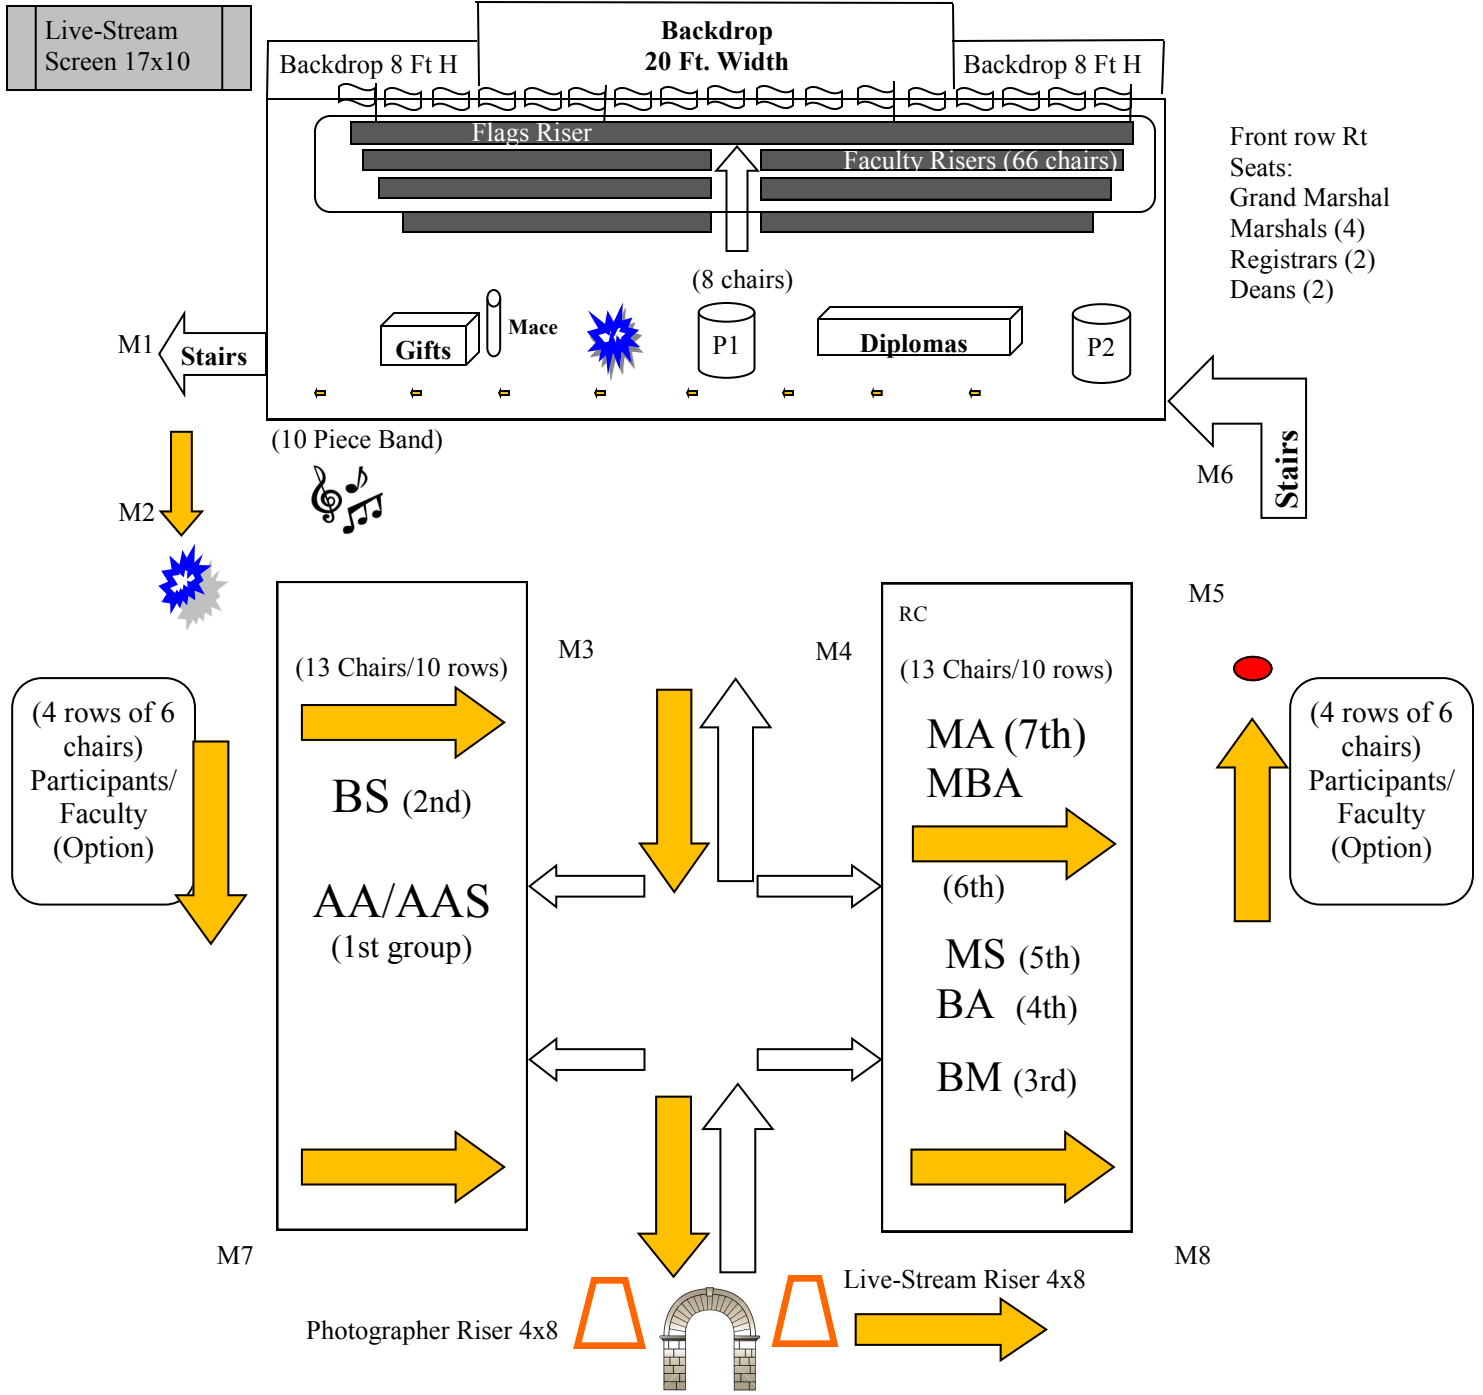

SHOW PLACE ARENA

South Tunnel

- Blue Flash=Photographer
- Yellow Arrow=Conferring Degree
- White Arrow=Processional
- Red Dot=Sticker for Name Card
- Orange=Camera/Live Stream Risers
- M 1-8=Marshals #1-8
- P 1-2=Podium #1&2
- Gateway=Recessional ONLY
- RC=Posthumous Chair w/ white cover (Richardson Chatham)

Live-Stream Screen 17x10

North Tunnel